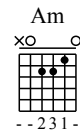

Easy Scales

Aminor Pentatonic

Standard Tuning

- ① = E ④ = D
- ② = B ⑤ = A
- ③ = G ⑥ = E

Moderate ♩ = 120

Am Pentatonic Scale - Root Note Fret 5

1

5 8 5 7 5 7 5 8 5 8

T
A
B

5 8 5 7 5 7 5 8 5 8

0
1
2
2
0

A musical score for the Am Pentatonic Scale in 4/4 time, starting at fret 5. The score consists of a treble clef staff with a 4/4 time signature and a guitar tablature staff below it. The treble staff shows the scale ascending and then descending, ending with a whole note chord. The tablature staff shows the fret numbers for each note: 5, 8, 5, 7, 5, 7, 5, 8, 5, 8. The first measure is marked with a '1'. The tablature staff has a vertical arrow pointing to the 0 fret line, with fret numbers 0, 1, 2, 2, 0 listed to its left.

Simple Phrase in Aminor

6

5 8 5 8 8 5 7 5 5 8 5 7 7 5 8 5

0
1
2
2
0

A musical score for a simple phrase in A minor in 4/4 time, starting at fret 5. The score consists of a treble clef staff and a guitar tablature staff below it. The treble staff shows a melodic phrase ascending and then descending, ending with a whole note chord. The tablature staff shows the fret numbers for each note: 5, 8, 5, 8, 8, 5, 7, 5, 5, 8, 5, 7, 7, 5, 8, 5. The first measure is marked with a '6'. The tablature staff has a vertical arrow pointing to the 0 fret line, with fret numbers 0, 1, 2, 2, 0 listed to its left.