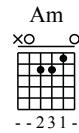

Easy Scales

Aminor Pentatonic

Standard Tuning

- ① = E ④ = D
- ② = B ⑤ = A
- ③ = G ⑥ = E

Moderate ♩ = 120

Am Pentatonic Scale - Root Note Fret 5

1

5 8 5 7 5 7 5 8 5 8

T
A
B

5 8 5 7 5 7 5 8 5 8

0
1
2
2
0

A musical score for the Am Pentatonic Scale in 4/4 time, starting at fret 5. The score consists of a treble clef staff with a 4/4 time signature and a guitar tablature staff below it. The treble staff shows the scale ascending and then descending, ending with a whole note chord. The tablature staff shows the fret numbers for each note: 5, 8, 5, 7, 5, 7, 5, 8, 5, 8. The first measure is marked with a '1'. The tablature staff has a vertical arrow pointing to the 0 fret line, with fret numbers 0, 1, 2, 2, 0 listed to its left.

Simple Phrase in Aminor

6

5 8 5 8 8 5 7 5 5 8 5 7 7 5 8 5

0
1
2
2
0

A musical score for a simple phrase in A minor in 4/4 time, starting at fret 5. The score consists of a treble clef staff and a guitar tablature staff below it. The treble staff shows a melodic phrase ascending and then descending, ending with a whole note chord. The tablature staff shows the fret numbers for each note: 5, 8, 5, 8, 8, 5, 7, 5, 5, 8, 5, 7, 7, 5, 8, 5. The first measure is marked with a '6'. The tablature staff has a vertical arrow pointing to the 0 fret line, with fret numbers 0, 1, 2, 2, 0 listed to its left.