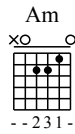

Easy Scales

Aminor Pentatonic

Standard Tuning

- ① = E ④ = D
- ② = B ⑤ = A
- ③ = G ⑥ = E

Moderate ♩ = 120

Am Pentatonic Scale - Root Note Fret 5

1

5 8 5 7 5 7 5 8 5 8

T
A
B

5 8 5 7 5 7 5 8 5 8

0
1
2
2
0

A musical score for the Am Pentatonic Scale in 4/4 time, starting at fret 5. The score consists of a treble clef staff with a 4/4 time signature and a guitar tablature staff below it. The treble staff shows the scale ascending and then descending, ending with a whole note chord. The tablature staff shows the fret numbers for each note: 5, 8, 5, 7, 5, 7, 5, 8, 5, 8. The first measure is marked with a '1'. The tablature staff has a vertical arrow pointing to the 0 fret line, with fret numbers 0, 1, 2, 2, 0 listed to its left.

Simple Phrase in Aminor

6

5 8 5 8 8 5 7 5 5 8 5 7 7 5 8 5

0
1
2
2
0

A musical score for a simple phrase in A minor in 4/4 time, starting at fret 5. The score consists of a treble clef staff and a guitar tablature staff below it. The treble staff shows a melodic phrase ascending and then descending, ending with a whole note chord. The tablature staff shows the fret numbers for each note: 5, 8, 5, 8, 8, 5, 7, 5, 5, 8, 5, 7, 7, 5, 8, 5. The first measure is marked with a '6'. The tablature staff has a vertical arrow pointing to the 0 fret line, with fret numbers 0, 1, 2, 2, 0 listed to its left.